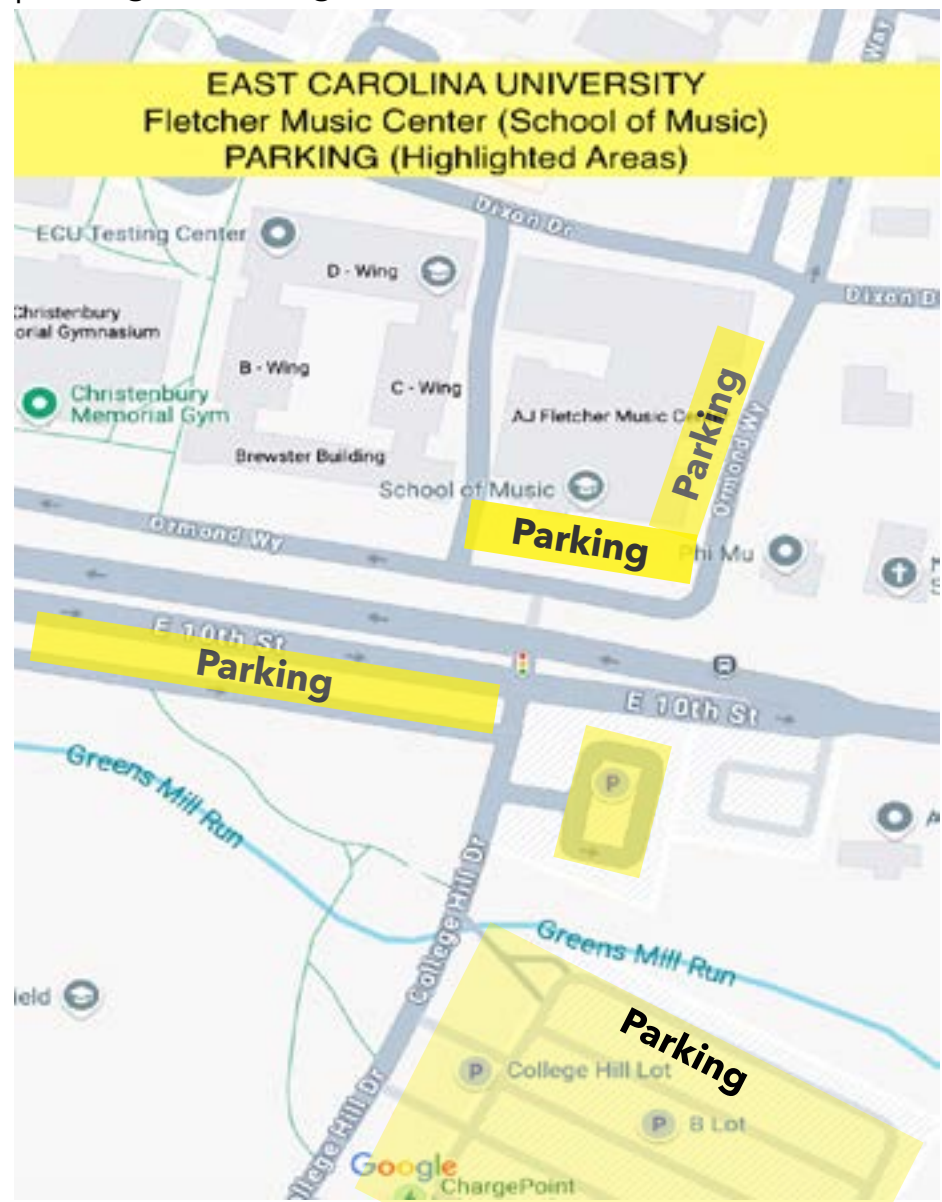

CAMPUS MAP [Linked here](#), Buildings> Fletcher Music Center

PARKING

Campus parking restrictions are lifted on Saturdays. The yellow highlighted areas indicated available parking, including at the front and side of Fletcher.

LOCAL RESTAURANTS

There are many national and regional chains around Greenville, in close proximity to campus or hotels. Here we've recommended local establishments.

Please note, distances given are from the A. J. Fletcher Music Center (ECU School of Music)

[Blackbeard Coffee Roasters](#), 1.1 miles (8am–6pm)
Coffee, limited baked goods
203 E 5th St, Greenville, NC 27858

[Backstage Coffee and Vintage](#), 1.3 miles (7am–3pm)
Coffee, limited baked goods
304 S Greene St, Greenville, NC 27834

[Coastal Fog](#), 0.9 miles (coffee/lunch/dinner)
Coffee, Soups, Salads, Sandwiches, and Baked Goods
210 E 14th St, Greenville, NC 27858 ([our suggestion](#))

[Pirate's Deli](#), 0.2 miles (lunch; [walking distance](#))
Sandwiches
810 E 10th St, Greenville, NC 27858